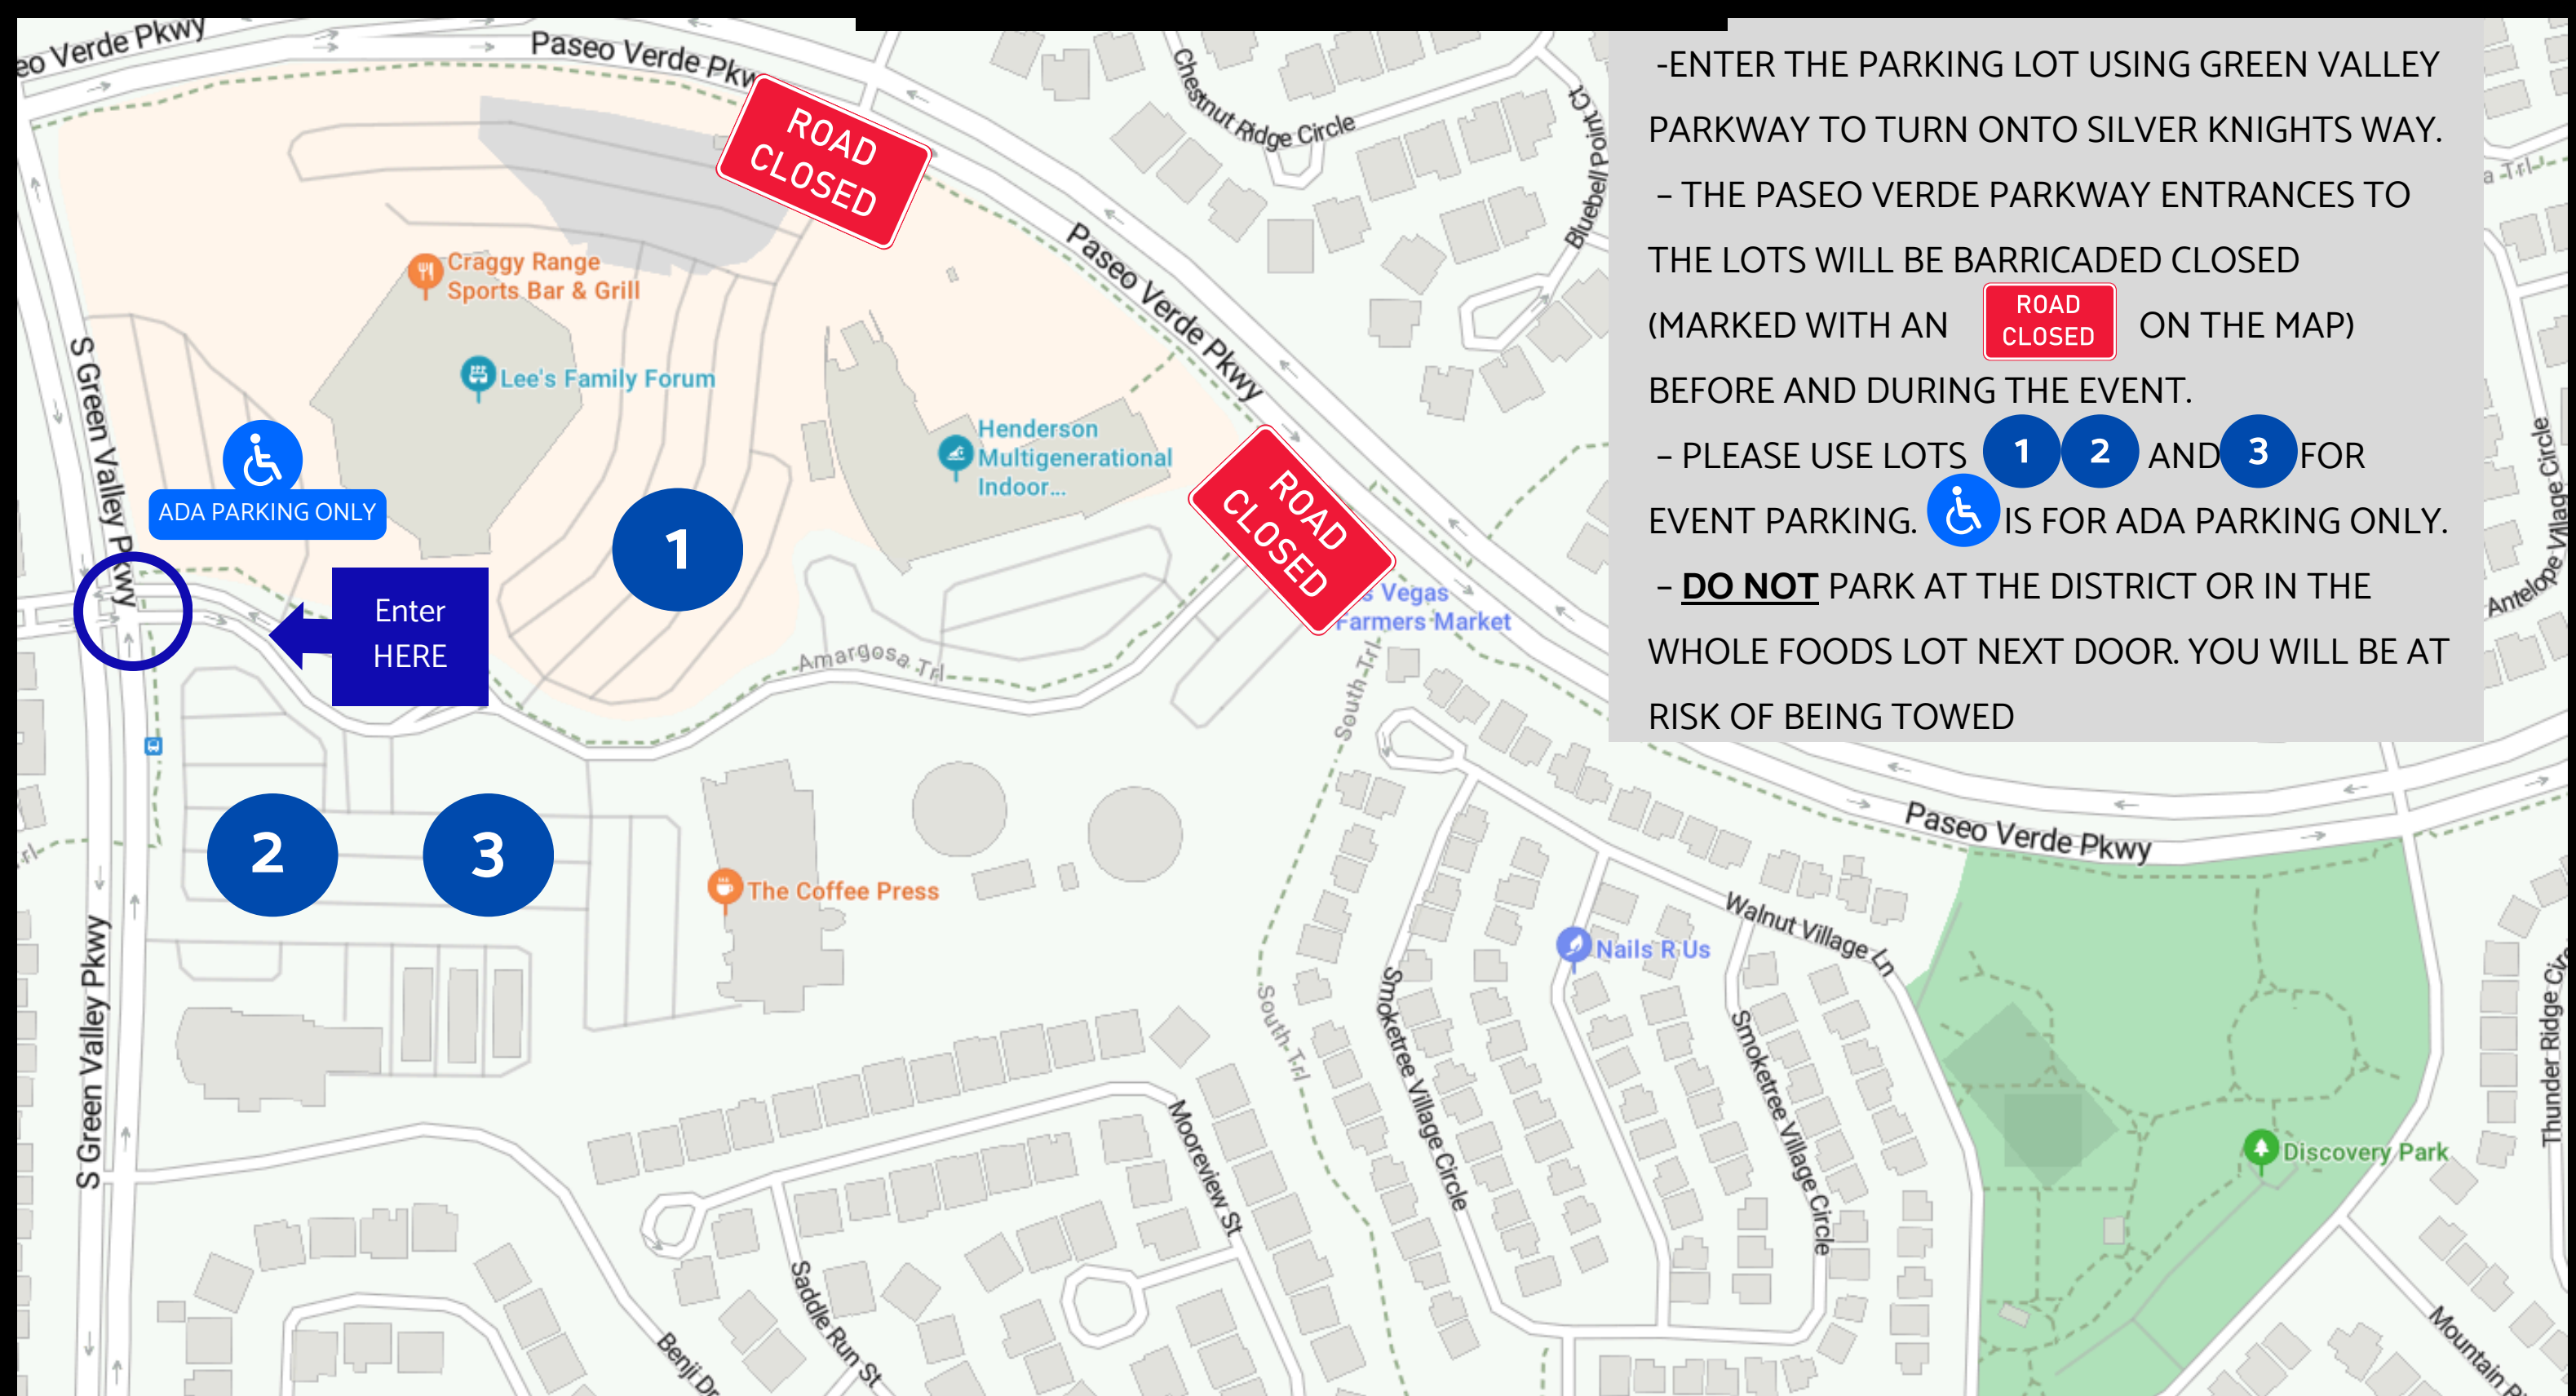

RACE FOR HOPE PARKING

- ENTER THE PARKING LOT USING GREEN VALLEY PARKWAY TO TURN ONTO SILVER KNIGHTS WAY.
- THE PASEO VERDE PARKWAY ENTRANCES TO THE LOTS WILL BE BARRICADED CLOSED (MARKED WITH AN **ROAD CLOSED** ON THE MAP) BEFORE AND DURING THE EVENT.
- PLEASE USE LOTS **1** **2** AND **3** FOR EVENT PARKING.  IS FOR ADA PARKING ONLY.
- **DO NOT** PARK AT THE DISTRICT OR IN THE WHOLE FOODS LOT NEXT DOOR. YOU WILL BE AT RISK OF BEING TOWED